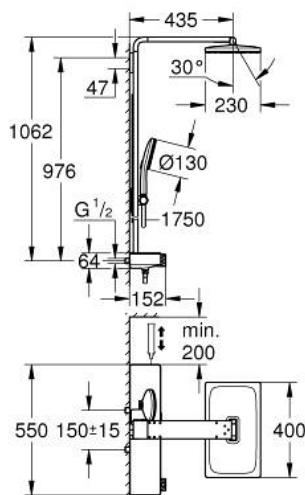

10 096 2GN 00 RAINSHOWER AQUA PURE SHOWER SYSTEM WITH THERMOSTAT FOR WALL MOUNTING

PRODUCT DESCRIPTION (1/2)

- Colour: brushed cool sunrise
- consists of:
 - horizontal 435 mm shower arm
 - exposed SmartControl thermostat with metal housing
 - allows change between:
 - head shower Rainshower Aqua Duo square 400 x 230 mm, black acrylic spray plate
 - swing angle 0° - 30°
 - spray patterns: GROHE PureRain, ActiveRain
 - hand shower Rainshower Aqua 130 (101 676), black acrylic spray plate
 - spray patterns: GROHE Rain, Rain+ and ActiveMassage
 - adjustable in height with gliding element
 - initial Rainshower Aqua Pure unit (101 672 9990) enclosed
 - shower hose 1750 mm
 - GROHE Rainshower Aqua Pure removes chlorine and odor (hand shower)
 - GROHE SmartTip showering spray selection via push of a ring
 - GROHE EcoJoy - Less water, perfect flow
 - maximum flow rate (at 3 bar): 15 l/min
 - GROHE SmartControl with recessed metal buttons, push for ON-OFF, turn for volume adjustment from GROHE EcoJoy to full flow
 - GROHE ProGrip Metal with knurl structure
 - GROHE TurboStat compact cartridge with wax thermoelement
 - GROHE SafeStop at 38°C
 - GROHE SafeStop Plus optional temperature limiter at 43°C included
 - integrated GROHE EasyReach shower tray (black glass)
 - GROHE DreamSpray perfect spray pattern
 - GROHE LongLife finish
 - SpeedClean anti-lime system
 - Inner WaterGuide for a longer life
 - TwistStop (to prevent hose from twisting)
 - GROHE CoolTouch prevents scalding on hot surfaces
 - suitable for instantaneous heaters (min. 19 kW/h)
 - minimum flow rate 5 l/min.