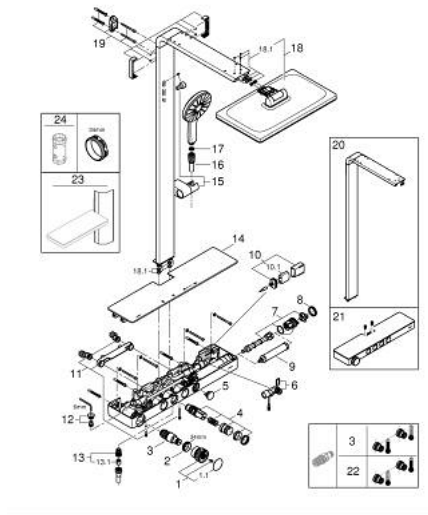

10 096 2GN 00 RAINSHOWER AQUA PURE SHOWER SYSTEM WITH THERMOSTAT FOR WALL MOUNTING

SPARE PARTS, November 2022 – now

- 1: temperature control handle (Spare part-nr. 108445GN00)
- 2: Fitting ring (Spare part-nr. 47743000)
- 3: Thermostatic compact cartridge 1/2" (Spare part-nr. 47439000)
- 4: Pushbutton incl. cartridge (Spare part-nr. 108447GN00)
- 5: pushbutton filter (Spare part-nr. 108448GN00)
- 6: flow sensor (Spare part-nr. 1084529990)
- 7: filter lock incl. dummy (Spare part-nr. 1084519990)
- 8: cap filter (Spare part-nr. 108449GN00)
- 9: Unit for Rainshower Aqua Pure shower systems (Spare part-nr. 1016729990)
- 10: Battery housing with battery (Spare part-nr. 42393000)
- 10.1: Battery (Spare part-nr. 42886000)
- 11: S-Union 1/2" X 3/4" (Spare part-nr. 1084559990)
- 12: non-return valves (Spare part-nr. 108460999M)
- 13: outlet nipple (Spare part-nr. 1084540000)
- 13.1: Non-return valve (Spare part-nr. 08565000)
- 14: cover (Spare part-nr. 108484K000)
- 15: glider (Spare part-nr. 108592GN00)
- 16: shower hose (Spare part-nr. 108655GL00)
- 17: Dirt strainer (Spare part-nr. 0700200M)
- 18: spare head shower (Spare part-nr. 108652GN00)
- 18.1: set of replacement parts (Spare part-nr. 108603GN00)
- 19: shower rail holder (Spare part-nr. 108588GN00)
- 20: exchange shower system (Spare part-nr. 108558GN00)
- 21: exchange-thermostat (Spare part-nr. 108549GN00)
- 22: GROHE TurboStat cartridge 1/2" (Spare part-nr. 47175000)*
- 23: Shelf (Spare part-nr. 101677GN00)*
- 24: Socket spanner (Spare part-nr. 19332000)*