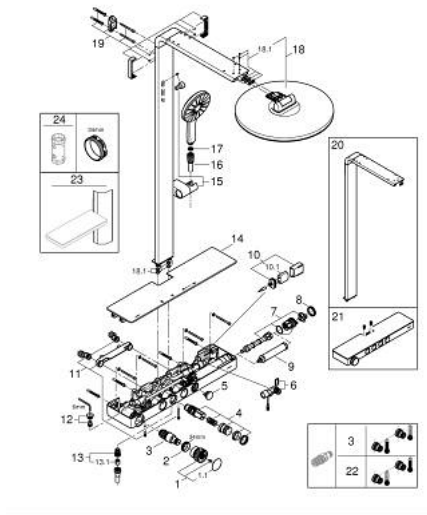

10 168 0DC 00 RAINSHOWER AQUA PURE SHOWER SYSTEM WITH THERMOSTAT FOR WALL MOUNTING

SPARE PARTS, Januari 2023 – now

1. 1: temperature control handle (Spare part-nr. 108445DC00)
   - 1.1: cap (Spare part-nr. 108446DC00)
   - 2: Fitting ring (Spare part-nr. 47743000)
   - 3: Thermostatic compact cartridge 1/2" (Spare part-nr. 47439000)
   - 4: Pushbutton incl. cartridge (Spare part-nr. 108447DC00)
   - 5: pushbutton filter (Spare part-nr. 108448DC00)
   - 6: flow sensor (Spare part-nr. 1084529990)
   - 7: filter lock incl. dummy (Spare part-nr. 1084519990)
   - 8: cap filter (Spare part-nr. 108449DC00)
   - 9: Unit for Rainshower Aqua Pure shower systems (Spare part-nr. 1016729990)
   - 10: Battery housing with battery (Spare part-nr. 42393000)
   - 10.1: Battery (Spare part-nr. 42886000)
   - 11: S-Union 1/2" X 3/4" (Spare part-nr. 1084559990)
   - 12: non-return valves (Spare part-nr. 108460999M)
   - 13: outlet nipple (Spare part-nr. 1084540000)
   - 13.1: Non-return valve (Spare part-nr. 08565000)
   - 14: cover (Spare part-nr. 108484K000)
   - 15: glider (Spare part-nr. 108592DC00)
   - 16: shower hose (Spare part-nr. 108655DC00)
   - 17: Dirt strainer (Spare part-nr. 0700200M)
   - 18: spare head shower (Spare part-nr. 108618DC00)
   - 18.1: set of replacement parts (Spare part-nr. 108603DC00)
   - 19: shower rail holder (Spare part-nr. 108588DC00)
   - 20: exchange shower system (Spare part-nr. 108558DC00)
   - 21: exchange-thermostat (Spare part-nr. 108549DC00)
   - 22: GROHE TurboStat cartridge 1/2" (Spare part-nr. 47175000)*
   - 23: Shelf (Spare part-nr. 101677DC00)*
   - 24: Socket spanner (Spare part-nr. 19332000)*
2. Optional accessories