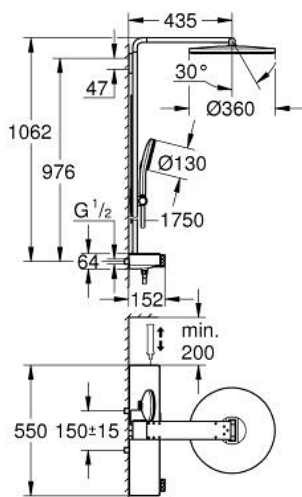

## 10 168 0DC 00 RAINSHOWER AQUA PURE SHOWER SYSTEM WITH THERMOSTAT FOR WALL MOUNTING

### PRODUCT DESCRIPTION (1/2)

- Colour: Supersteel
- consists of:
  - horizontal 435 mm shower arm
  - exposed SmartControl thermostat
  - allows change between:
    - head shower Rainshower Aqua Duo round, 360 mm, black acrylic spray plate
    - swing angle 0° - 30°
    - spray patterns: GROHE PureRain, ActiveRain
  - hand shower Rainshower Aqua 130 (101 676), black acrylic spray plate
  - spray patterns: GROHE Rain, Rain+ and ActiveMassage
  - adjustable in height with gliding element
  - initial Rainshower Aqua Pure unit (101 672 9990) enclosed
  - shower hose 1750 mm
  - GROHE Rainshower Aqua Pure removes chlorine and odor (hand shower)
  - GROHE SmartTip showering spray selection via push of a ring
  - GROHE EcoJoy - Less water, perfect flow
  - maximum flow rate (at 3 bar): 15 l/min
  - GROHE SmartControl with recessed metal buttons, push for ON-OFF, turn for volume adjustment from GROHE EcoJoy to full flow
  - GROHE ProGrip Metal with knurl structure
  - GROHE TurboStat compact cartridge with wax thermoelement
  - GROHE SafeStop at 38°C
  - GROHE SafeStop Plus optional temperature limiter at 43°C included
  - integrated GROHE EasyReach shower tray (black glass)
  - GROHE DreamSpray perfect spray pattern
  - GROHE LongLife finish
  - SpeedClean anti-lime system
  - Inner WaterGuide for a longer life
  - TwistStop (to prevent hose from twisting)
  - GROHE CoolTouch prevents scalding on hot surfaces
  - suitable for instantaneous heaters (min. 19 kW/h)
  - minimum flow rate 5 l/min.